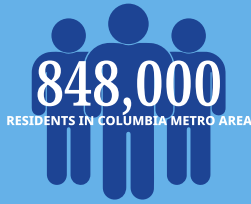

Together, We Are **Columbia**.

Located in the heart of South Carolina, Columbia stands as the state capital, home of the flagship university, and economic engine for industrial and corporate growth. The city brings in millions of dollars through both tourism and economic development projects, translating into abundant job opportunities. With seven institutions of higher learning and a top-tier military installation, Columbia is actively creating a talent pipeline right in its front yard while also retaining these recent graduates and young professionals.

TOURISM

\$2.6 billion estimated total tourism economic impact

\$130 million in state and local tax revenue

Nearly **16 million visitors**

22,300 jobs generated

MILITARY

S.C. ranked #2 Best State for Military Retirees by WalletHub