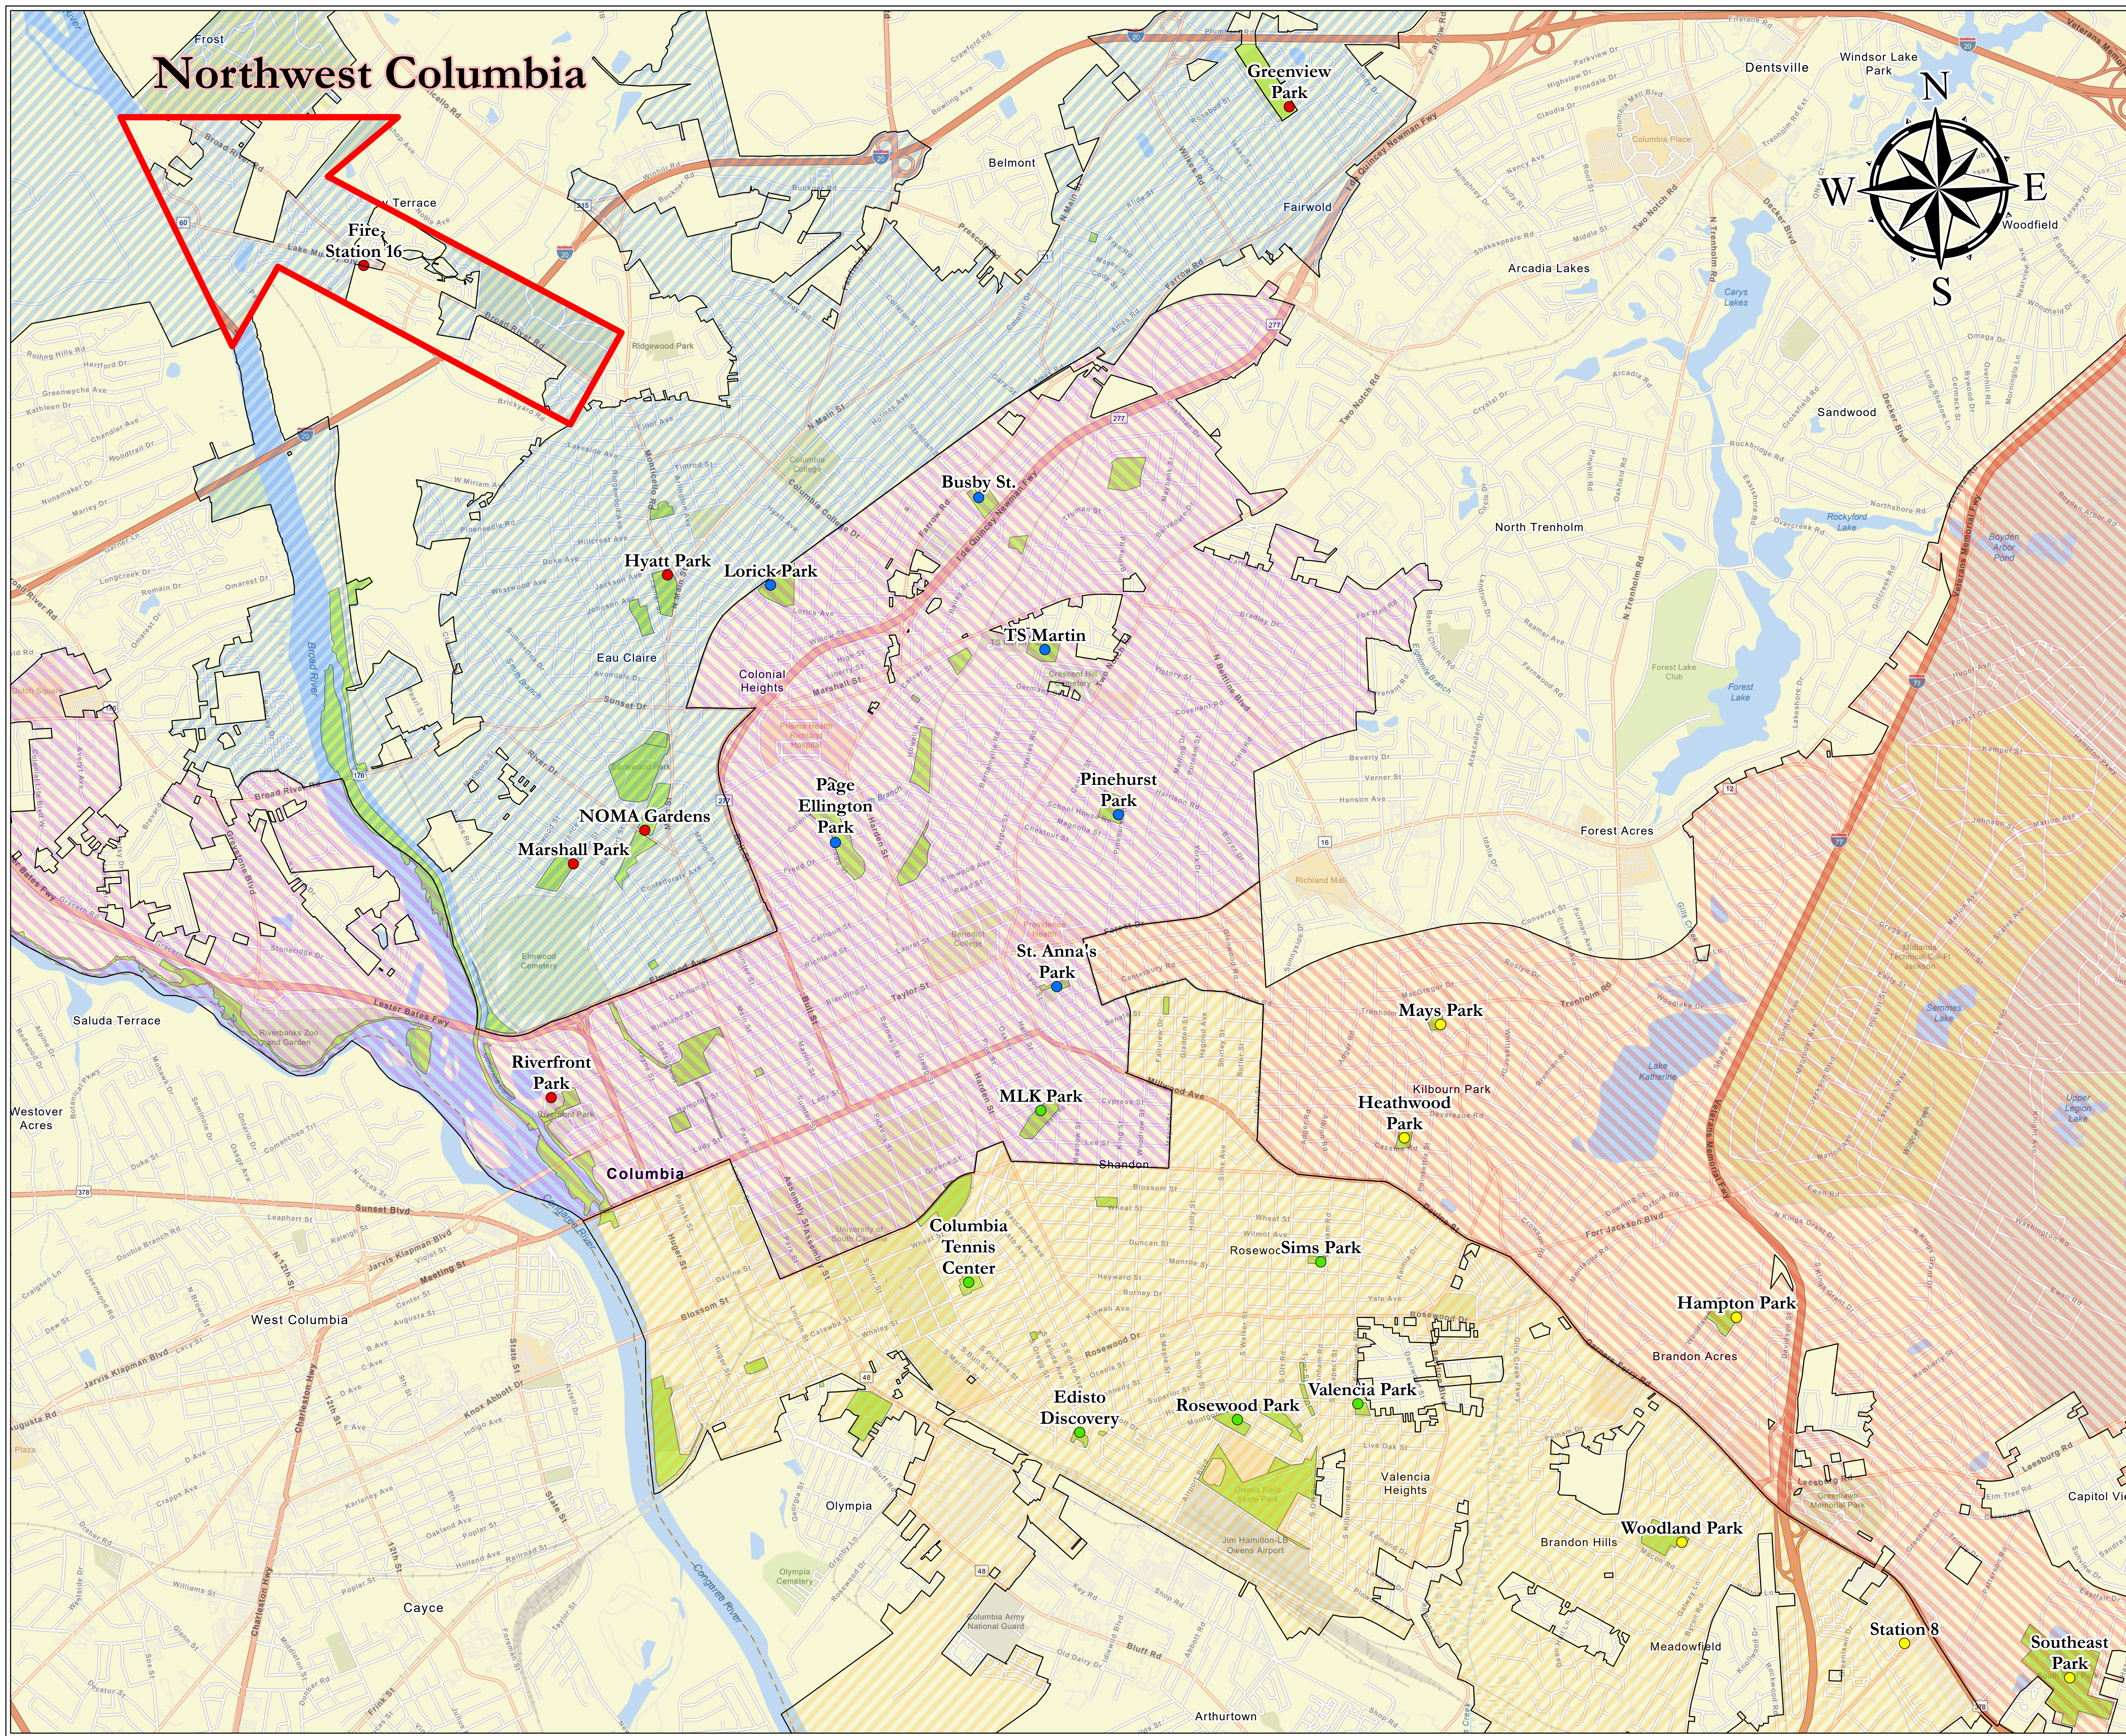

Northwest Columbia

Clean Up Columbia

We Are Columbia

Drop Off Table

Dates	Location	Address
March 31st - April 6th	Fire Station 16	121 Lake Murray Blvd.
	Greenview Park	6700 David St.
	Hyatt Park	950 Jackson Ave.
	NOMA Gardens	2714 River Dr.
	Marshall Park	2905 Lincoln St.
April 7th - April 13th	Riverfront Park	300 Laurel St.
	TS Martin	2700 Edison St.
	Pinehurst Park	2300 Pinehurst Rd.
	Busby St.	1735 Busby St.
	Lorick Park	1600 Lorick Ave.
April 14th - April 20th	St. Anna's Park	1316 Liberty Hill Ave.
	Page Ellington Park	2220 Gregg St.
	Mays Park	1521 Deans Ln.
	Woodland Park	6500 Olde Knight Pkwy.
	Southeast Park	951 Hazlewood Rd.
April 21st - April 27th	Station 8	933 Atlas Rd.
	Hampton Park	1117 Brandon Ave.
	Heathwood Park	800 Abelia Rd.
	MLK Park	2300 Greene St.
	Rosewood Park	915 Elm Ave.
April 7th - April 13th	Edisto Discovery	1912 Wiley St.
	Columbia Tennis Center	1635 Whaley St.
	Sims Park	3500 Duncan St.
	Valencia Park	3744 Montgomery Ave.
	Valencia Park	3744 Montgomery Ave.

Legend

Drop Off Dates

- 3/31-4/6
- 4/14-4/20
- 4/21-4/27
- 4/7-4/13

Council District

- 1
- 2
- 3
- 4

■ Parks