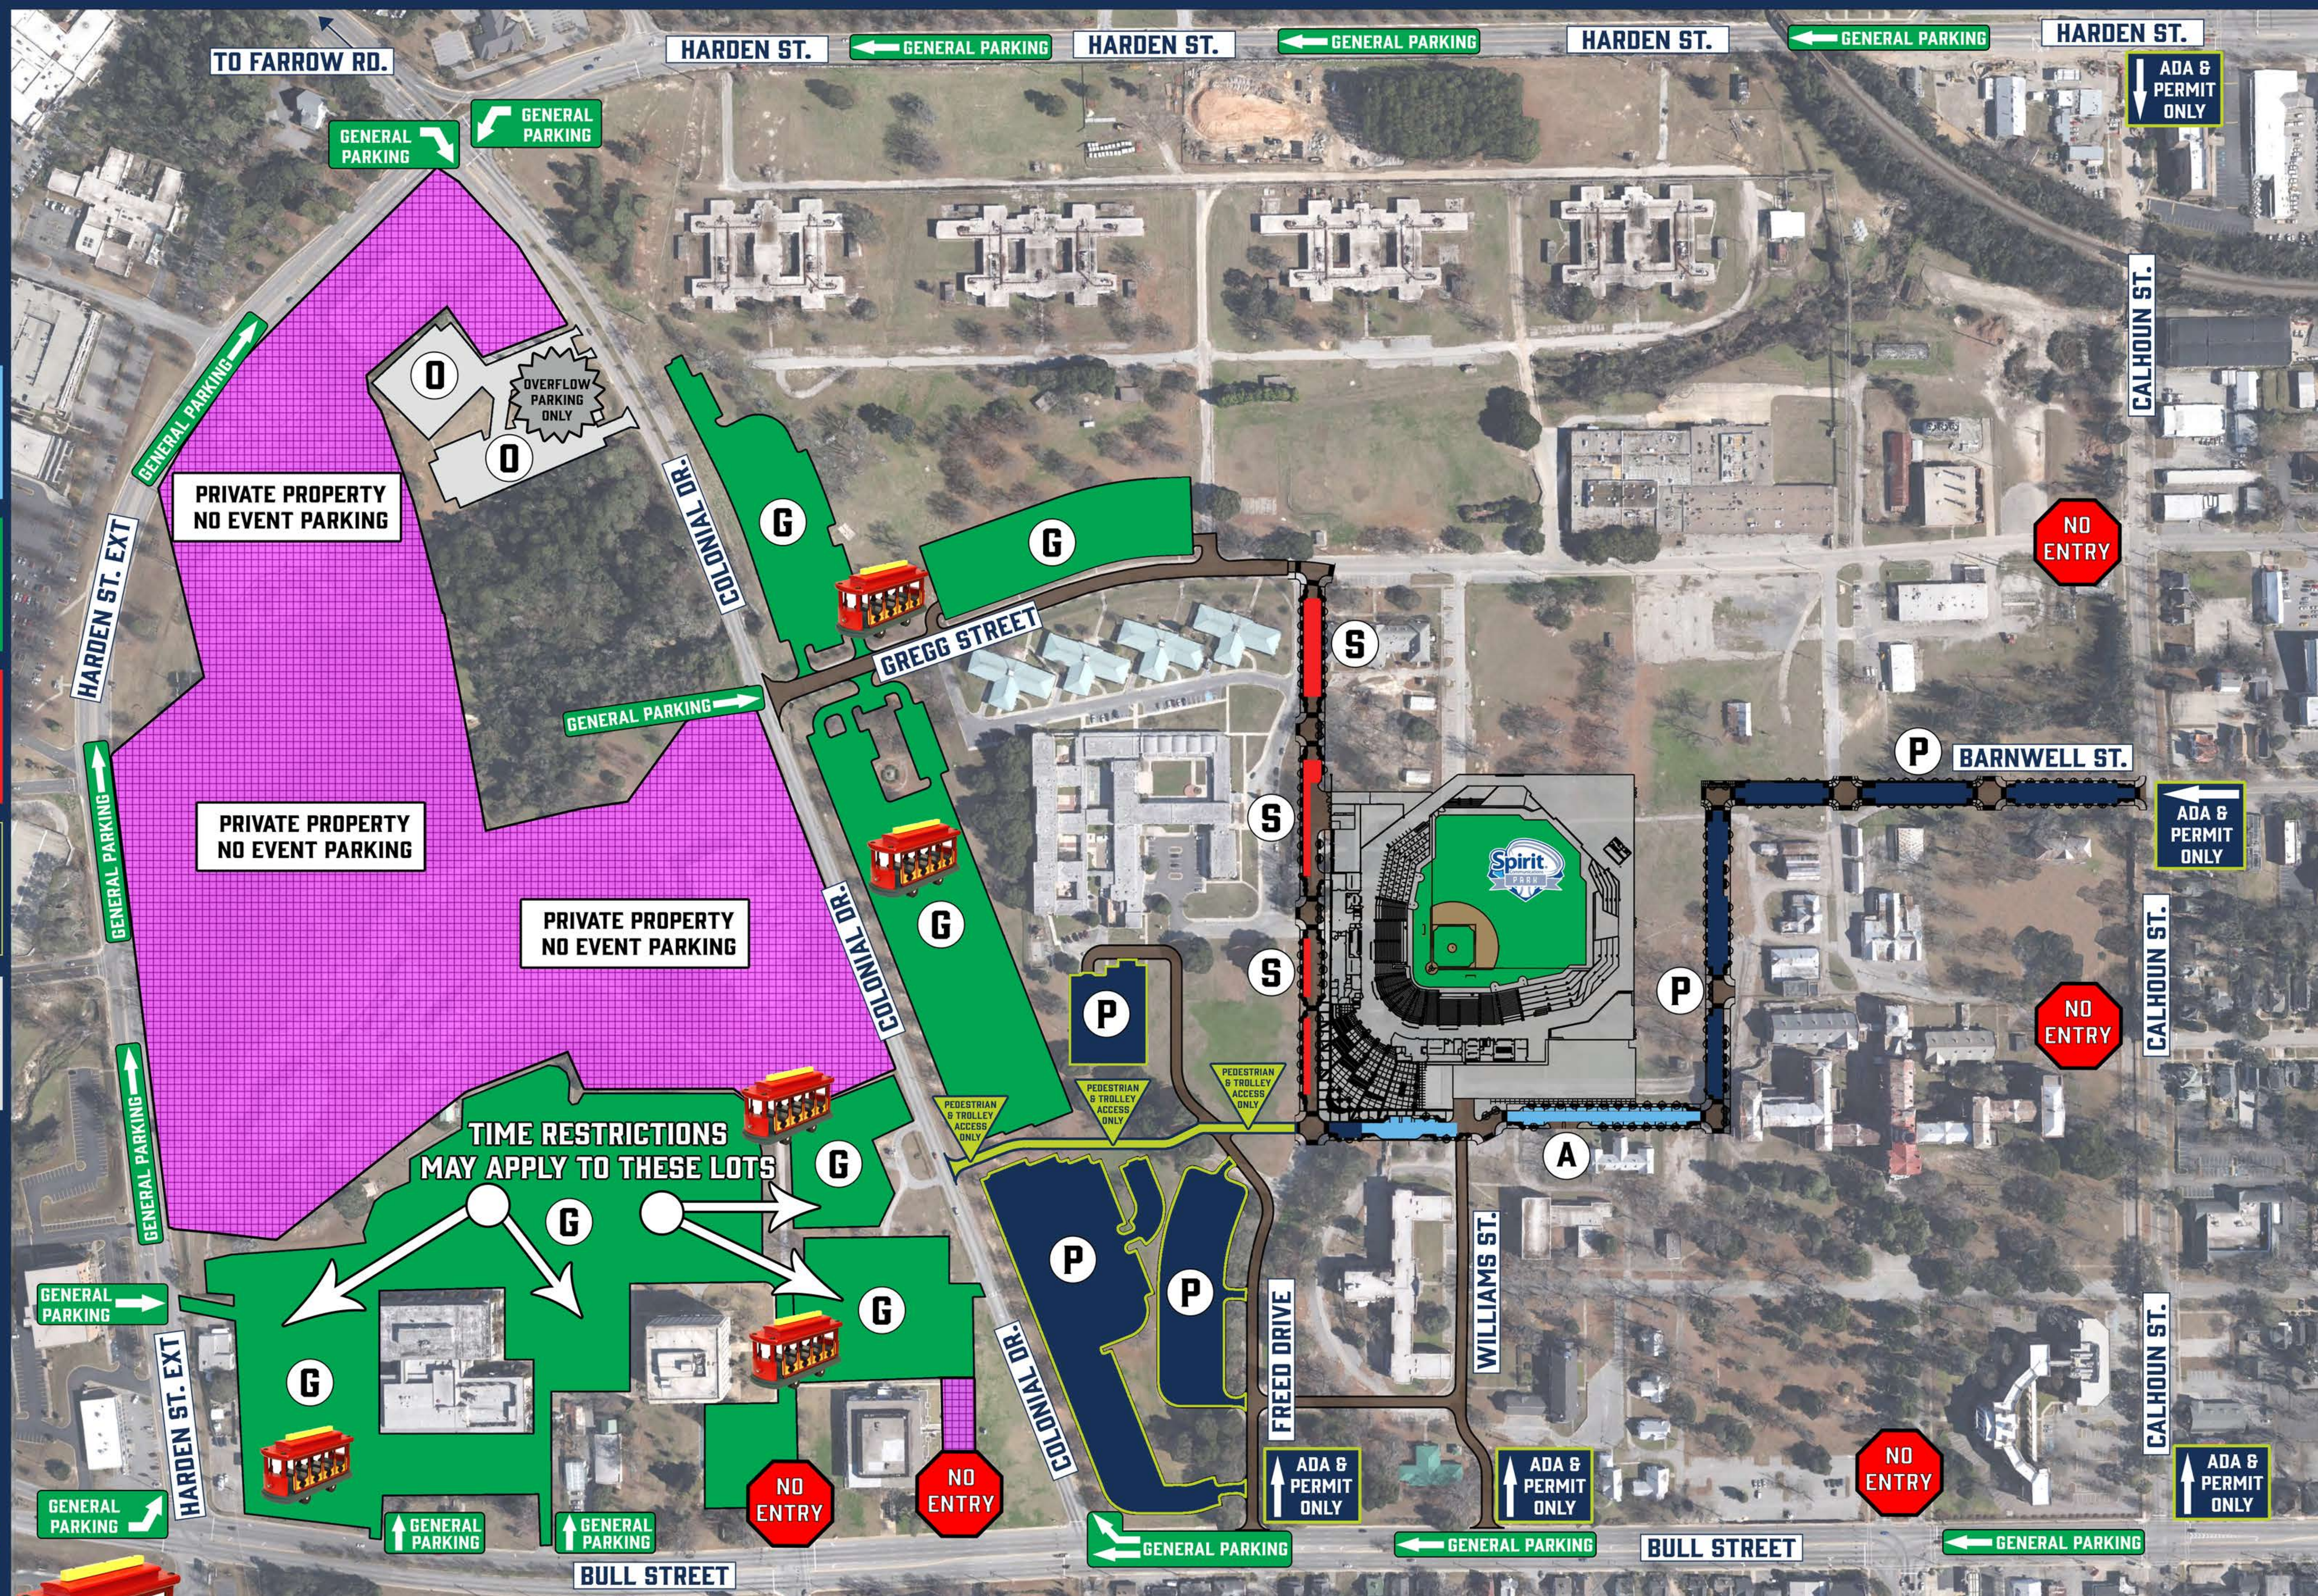

PARKING LEGEND

A
ADA PARKING
USE ADA & PERMIT ENTRANCES

G
GENERAL PARKING
USE GENERAL PARKING ENTRANCES

S
SUITE PARKING
USE ADA & PERMIT ENTRANCES

P
PERMIT PARKING
USE ADA & PERMIT ENTRANCES

O
OVERFLOW PARKING
ONLY AVAILABLE DURING SELL OUTS

GENERAL PARKING
\$3 / VEHICLE

COMPLIMENTARY TROLLEYS FROM G LOTS

AS A COURTESY, PLEASE DON'T PARK IN NEARBY NEIGHBORHOODS.